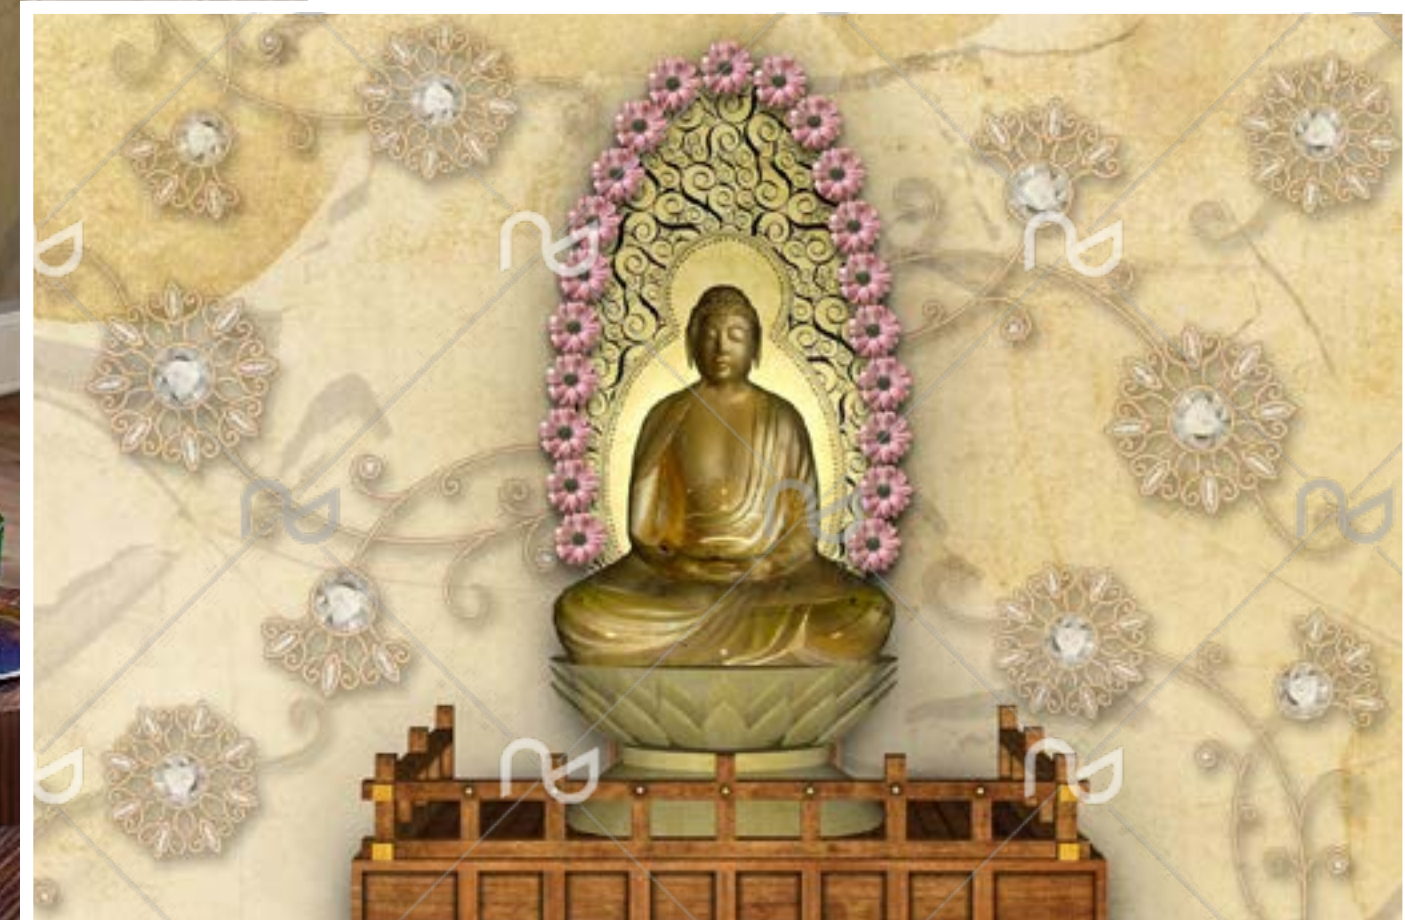

Note:

- Designs are customizable as per your wall dimensions.
- Colour can be manipulated in respect to your interior to get the perfect look.
- Original print may slightly differ from the preview above.